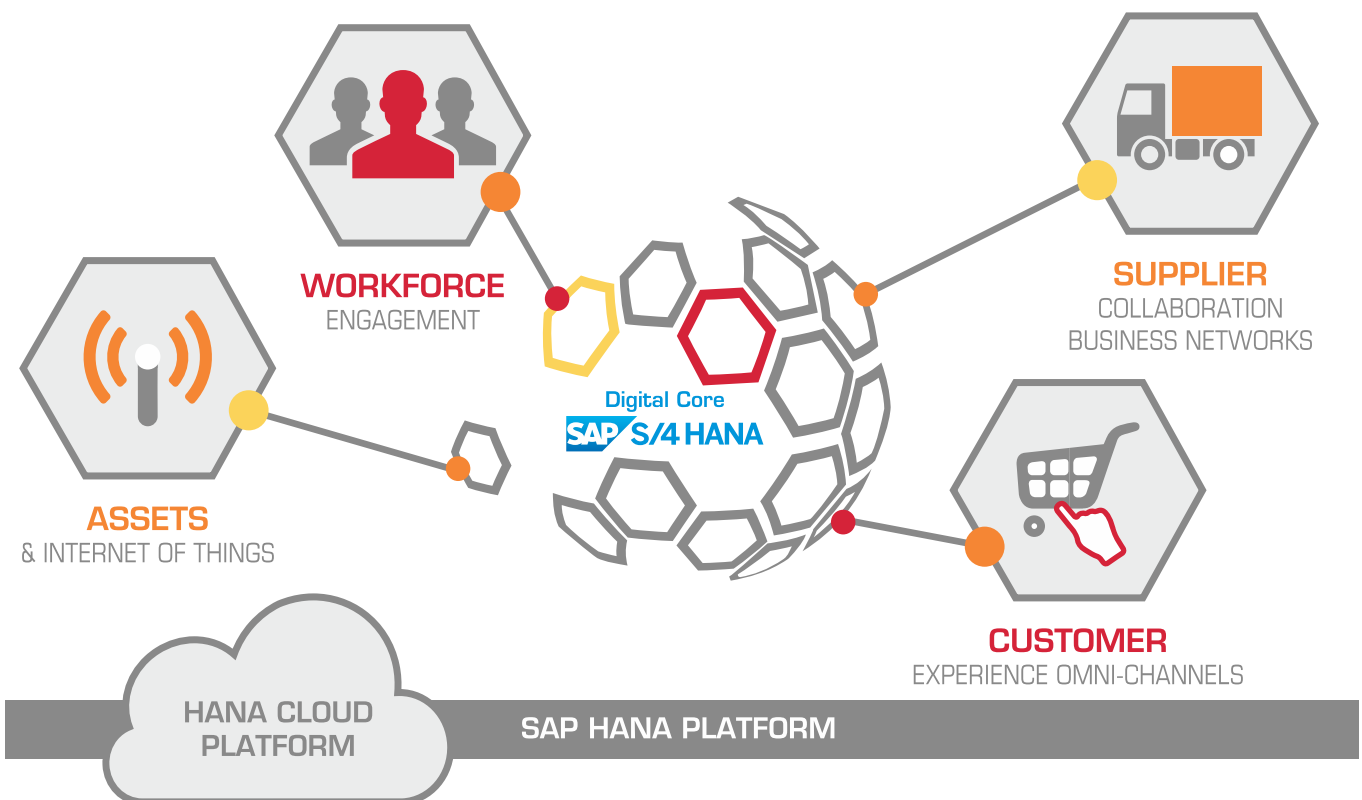

- Highly qualified team with across the board SAP S/4HANA experience
- Deep understanding of S/4 and HANA architecture
- Proven expertise and hands-on S/4 internal systems know-how
- Innovative development processes based on the latest S/4 technology
- Broad global SAP expertise and access to the itelligence Global Solutions Center where our dedicated staff research and collaborate with SAP on a daily basis

Go Beyond SAP Activate

To get the most out of your SAP S/4HANA investment, it's critical to fully understand what the solution can do for your organization and ensure it meshes seamlessly with your business processes. Our proven methodology enables your business to go beyond SAP's Activate methodology with added benefits, including:

- Tried and true project best practices based on 50+ S/4 projects
- Unique Conference Room Pilot (CRP) methodology utilizing SAP building blocks
- Proprietary 3B (Building Block based Blueprint) methodology built on more than 10 years' experience
- itelligence's proprietary inSight Program Governance framework
- 10+ years' experience with show and tell methodology, the basis of SAP Activate
- Proven experience leveraging the SAP 'Model Company' approach in implementations